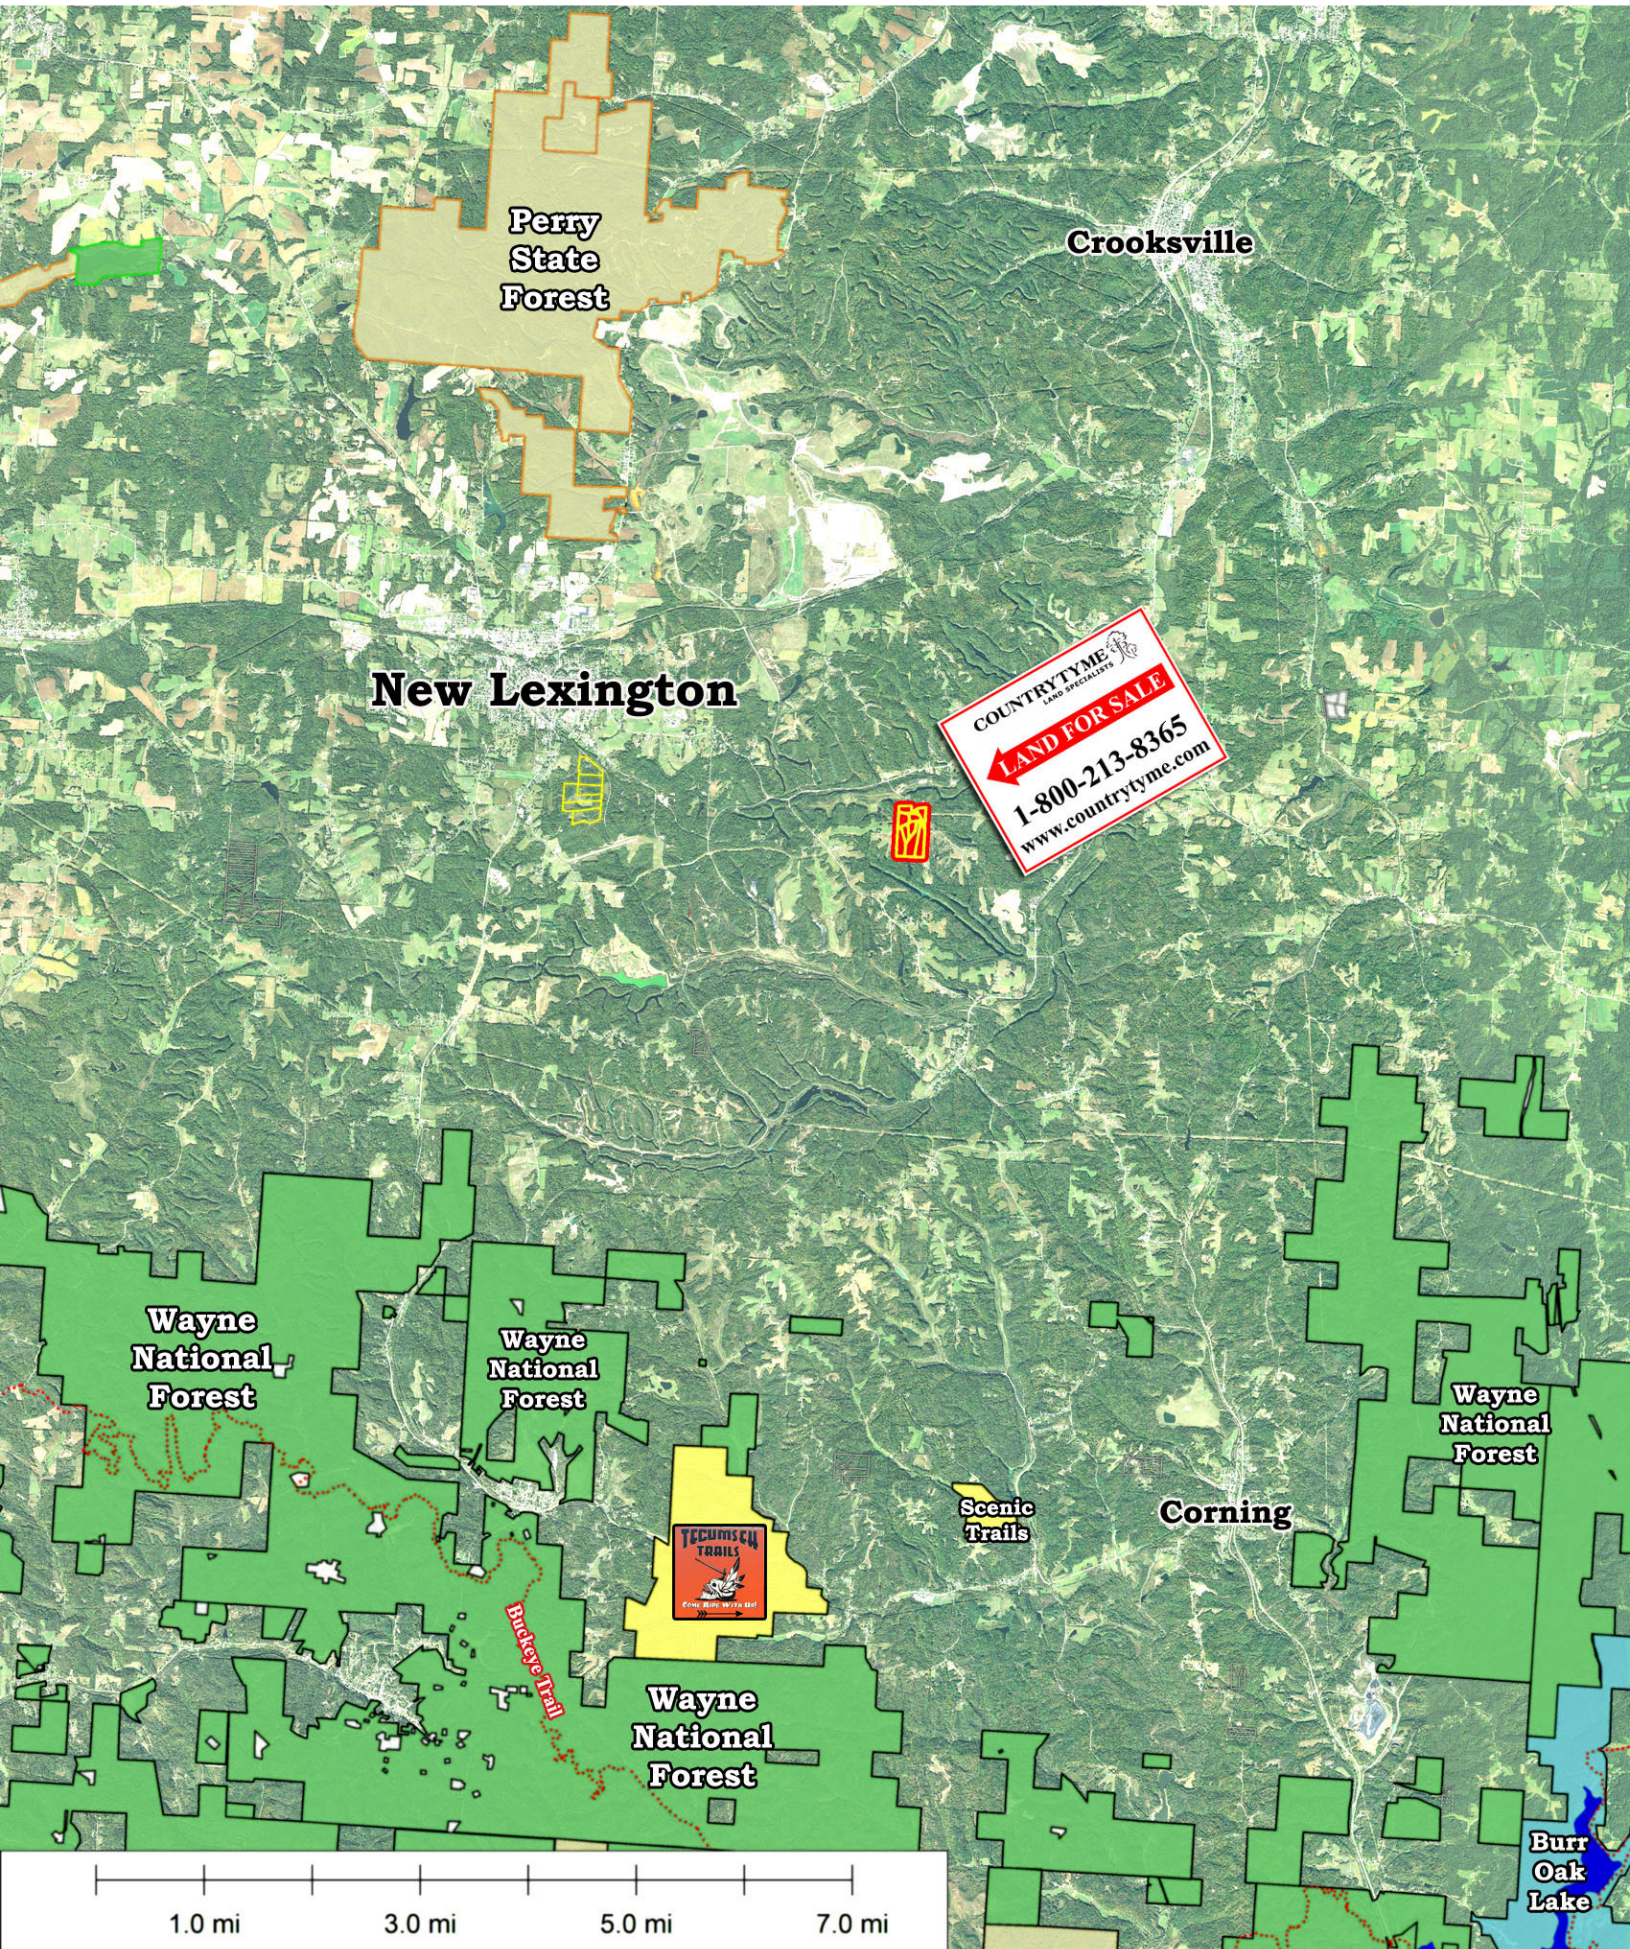

Perry Retreat, TR312 and TR314, Pike Twp, Perry Co

Perry State Forest

Crooksville

New Lexington

COUNTRYTYME
LAND SPECIALISTS
LAND FOR SALE
1-800-213-8365
www.countrytyme.com

Wayne National Forest

Wayne National Forest

Wayne National Forest

Wayne National Forest

Scenic Trails

Corning

Burr Oak Lake

TECUMSEH TRAILS
Come Meet With Us!

1.0 mi 3.0 mi 5.0 mi 7.0 mi